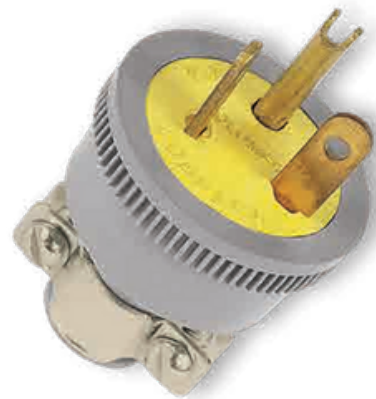

CONECTORES