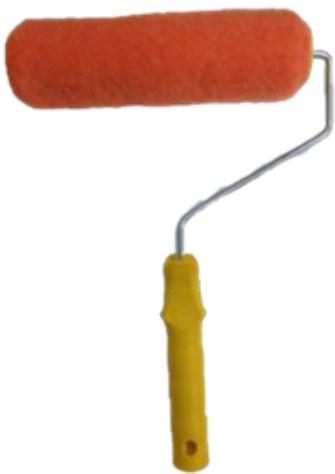

SIFONES

LLAVES

HERRA MIETNAS

HERRAMIENTAS

HERRAMIENTAS

SISDECOM S.R.S
SUMINISTROS Y SOLUCIONES

A stylized graphic of a hand with fingers spread, rendered in red and yellow colors, positioned at the top of the page. The hand is composed of thick, rounded shapes. The background is white with red and yellow accents.