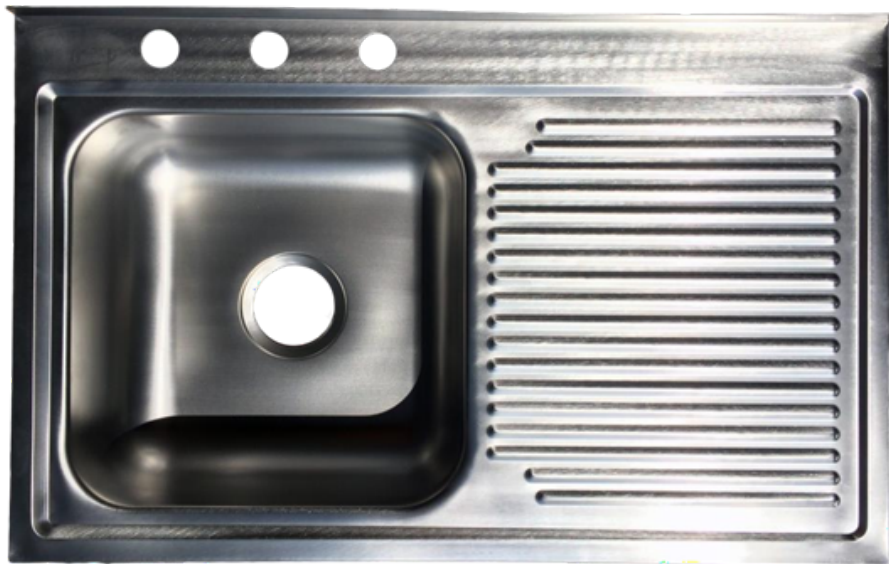

LAVAPLATOS

SISDECOM S.R.S
SUMINISTROS Y SOLUCIONES